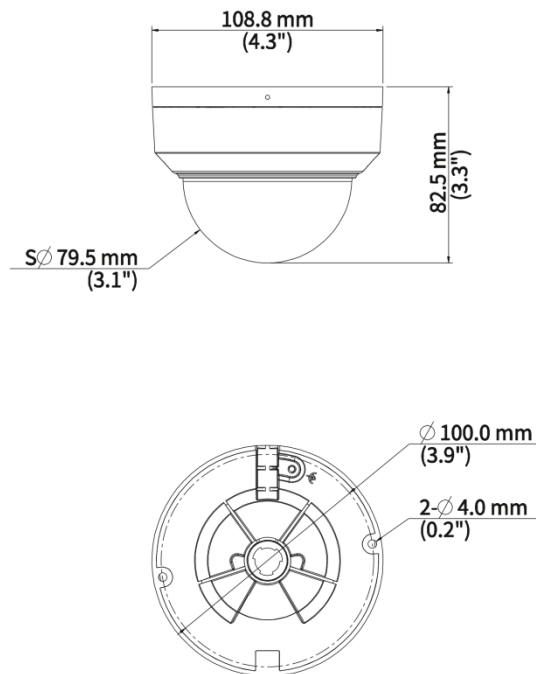

Power	DC 12 V±25%, PoE (IEEE 802.3af)
Power Interface	Ø5.5 mm coaxial power plug
Dimensions	Ø109 mm × 83 mm (Ø4.3" × 3.3") (Ø × H)
Weight	0.36 kg (0.79 lb.)
Material	Metal + Plastic
Working Environment	-30 °C to 60 °C (-22 °F to 140 °F), Humidity: ≤ 95% RH (non-condensing)
Storage Environment	-30 °C to 60 °C (-22 °F to 140 °F), Humidity: ≤ 95% RH (non-condensing)
Surge Protection	4 KV
Reset Button	N/A
Web Client Language	4 Languages: English, Russian, Spanish, Vietnamese

Dimensions

Accessories

TR-JB03-G-IN

Junction Box for Mini Fix-dome(Support wiring from behind)

TR-UM06-E-IN

Slant Mounting Bracket for Fixed Dome

TR-A01-IN

NPT 3/4" Waterproof Cable Gland